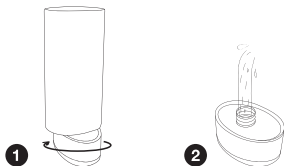

Nano Moisturising Mist Spray

SLB-CY1

Product Page

Know What You Have

How to Refill Water

Turn upside down, unscrew counterclockwise.

Fill in water.

Not for children under 6 yrs.