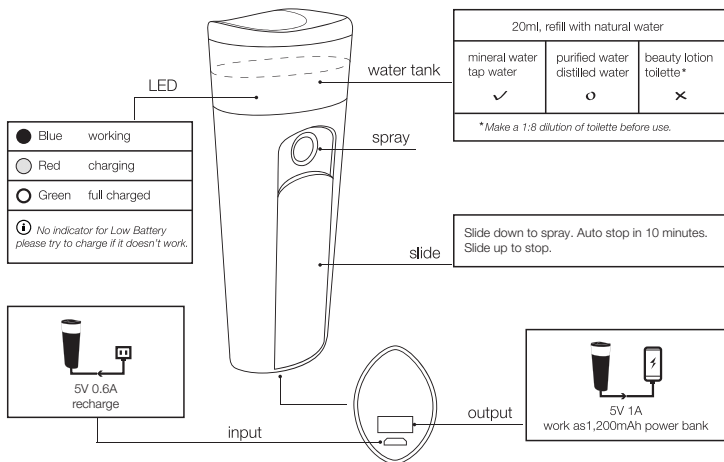

Nano Moisturising Mist Spray

SLB-CY1

Product Page

Know What You Have

How to Refill Water

Turn upside down, unscrew counterclockwise.

Fill in water.

Not for children under 6 yrs.

It's not medical instrument.

Li-ion battery inside.

Don't soak in water.

Don't drop in fire.

Don't use Chemical liquid.